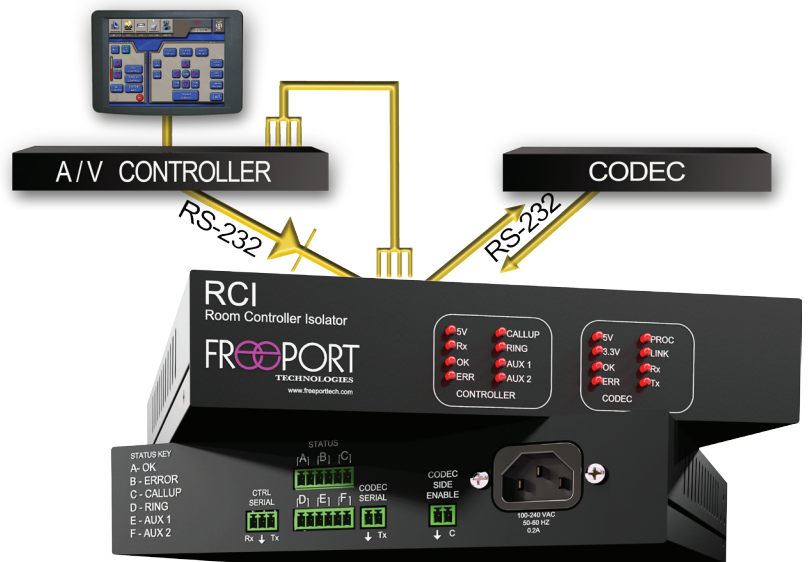

# RCI Room Controller Isolator

- Ensures Room Control System does not “inherit” the classification of the CODEC.
- Isolates any Room Control System from any Video CODEC
- Optically isolates Transmit path between Room Control System and CODEC.
- Allows use of a single control system when using the Freeport Multi-Domain Video Network Switch
- Ensures no sensitive or classified data can be transferred between the Room Control System and the CODEC.
- Feedback from CODEC via relay closures includes:
  - Command Accepted OK
  - Command produced error response
  - Incoming call
  - Call up (in progress)
- Completely ground, and electrically isolated input and output circuits.
  - Separate power supplies for input and output circuits
  - Complete optical isolation between input and output control circuits.
- Allows use of a single control system when using the Freeport Multi-Domain Video Network Switch